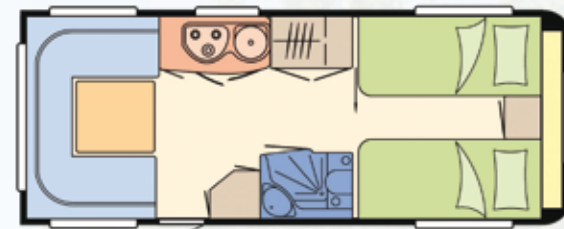

Special 3 for 2

27.02.2010 - 28.03.2010

10.04.2010 - 13.05.2010

16.09.2010 - 21.11.2010

- ✓ Stay 3 nights and pay only 2
- ✓ KONUS-Guestcard

This special offer includes 2 persons as far as all taxes and the cleaning at the end of your stay. This special offer can only be used once. If there is a extension of the holiday or some more persons are staying in the caravan, the price will be calculated by our price list.

125,00 €

Take a relaxing time here on the beautiful campsite Kirchgarten. Arrive and enjoy an unforgettable time.

The furnishings of our caravans:

- Bedroom with 2 single or 1 doublebed
- Loung moveable into 1 doublebed
- Gas cooking stove, sink and frigde
- Microwave (only category A)
- Dishes & Cutlery for 4 persons
- Gas heating
- SAT - TV
- Bathroom
- Chemical toilet (not in category D!)
- Awning with frigde, cooking stove & sink
- Fresh water in the awning (not in category D!)
- Gardentable with 4 chairs, 2 sunbeds and one parasol.

To take with you will be: bedlinen, tablecloth and dishtowel

Cleanness and cleaning: the caravan is to leave well swept and the chemical toilet must be empty.

Pets: Dogs are only in the caravan of the category D as well as in the caravan of the category A (pitch 247!) allowed.

Smoking: Please be informed that smoking is not allowed in the caravan or in the awning.

Valid are the up to date „general terms and conditions“

Categorie A

Hobby 540 (Year of construction 2002 - 2008)