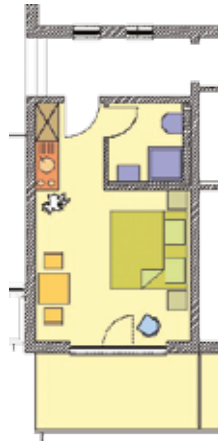

Prices and special offers

Holiday Studio *** - prices 2016 (Price includes 2 persons, bed linen and towels)

Pre- and Off-season 01.01.-13.05. / 16.09.-31.12.		High season 14.05.-15.09.	
up to 4 overnight stays	from 5 overnight stays	up to 4 overnight stays	from 5 overnight stays
48,00 € / p. n.	46,00 € / p. n.	59,00 € / p. n.	54,00 € / p. n.

Holiday Apartment **** - prices 2016 (Price includes 4 persons, bed linen and towels)

Pre- and Off-season 01.01.-13.05. / 16.09.-31.12.		High season 14.05.-15.09.	
up to 4 overnight stays	from 5 overnight stays	up to 4 overnight stays	from 5 overnight stays
61,00 € / p. n.	59,00 € / p. n.	82,00 € / p. n.	76,00 € / p. n.

Holiday Studio ***