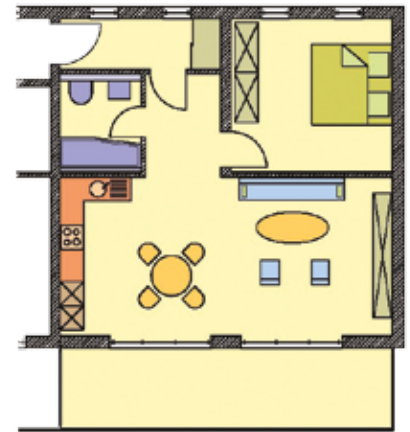

Holiday Apartment ****

Additional persons (only after consultation) – Early- and Off-season: 1,50 €/p.P., High season: 2,50 €/p.P.

The prices are valid from 11/01/2016 to 08/01/2017. The price per overnight stay includes all additional charges, the local tax and the cleaning after departure. Furthermore, you receive the KONUS Guest Card and have free entry at the neighboring outdoor swimming pool (open from Mid-May to Mid-September). Kindly note that smoking as well as pets are not allowed in the whole building. Prices subject to legal modification.

Caravans - prices

Category	Pre- and Off-season 01.01.-13.05. / 16.09.-31.12.		High season 14.05.-15.09.	
	up to 4 overnight stays	from 5 overnight stays	up to 4 overnight stays	from 5 overnight stays
1+ (Exclusive, new caravan with static awning – Hymer Eriba Nova S 545)	66,00 € / p. n.	59,00 € / p. n.	85,00 € / p. n.	79,00 € / p. n.
1 (Family caravan with static awning – Hobby 560 KMFe & Hobby 650 KMFe)	64,00 € / p. n.	57,00 € / p. n.	83,00 € / p. n.	77,00 € / p. n.
2 (Caravan with static awning – Hymer 620, Tabbert 560, Hobby 540)	62,00 € / p. n.	55,00 € / p. n.	81,00 € / p. n.	75,00 € / p. n.
3 (Modern caravan with awning – Hobby 540)	60,00 € / p. n.	54,00 € / p. n.	75,00 € / p. n.	73,00 € / p. n.
4 (Normal caravan with awning – Hobby 540)	57,00 € / p. n.	49,00 € / p. n.	73,00 € / p. n.	69,00 € / p. n.

Additional persons (only after consultation) – Pre- and Off-season: 1,50 €/p.P., High season: 2,50 €/p.P.

Set of bed linen: 5,00 €, set of towels: 5,00 €

Dog (only in Caravan at place no: 240, 243, 416 (Hobby 540) as well as 247 (Tabbert 560)): 2,50 € / p. night.

Deposit Caravan (will be refunded by bank transfer after departure): 30,00 €

The prices are valid from 11/01/2017 to 08/01/2017. The price per overnight stay includes 4 persons (minimum calculation) as well as all additional charges such as VAT, local tax, electricity, gas and the cleaning after departure. Furthermore, you receive the KONUS Guest Card and free entry at the neighboring outdoor swimming pool (open from Mid-May to Mid-September). Kindly note that all caravans are smoke-free. You need to bring bed linen and towels (alternatively can be hired) and dishtowels with you. All prices subject to errors and legal modification.